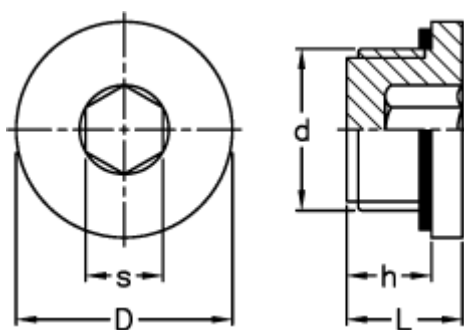

Data Sheet

Article number: 2311161035

Description: E+G Plug with boxed hexagon
TCE.1/2

Measures

D	= 28
d	= G 1/2
h	= 11
L	= 15.0
s	= 10
Tightening torque N m = 3 to 4	